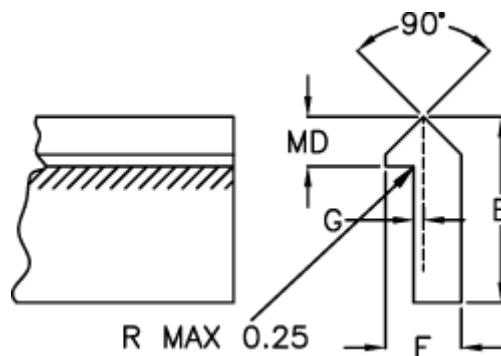

# Data Sheet

Article number: 055640500

Description: Single edge track TS4 500mm

## Measures

---

E = 26.97

F = 11.09

G = 2.36

Kg/m = 1.630

MD(T) = 7.92